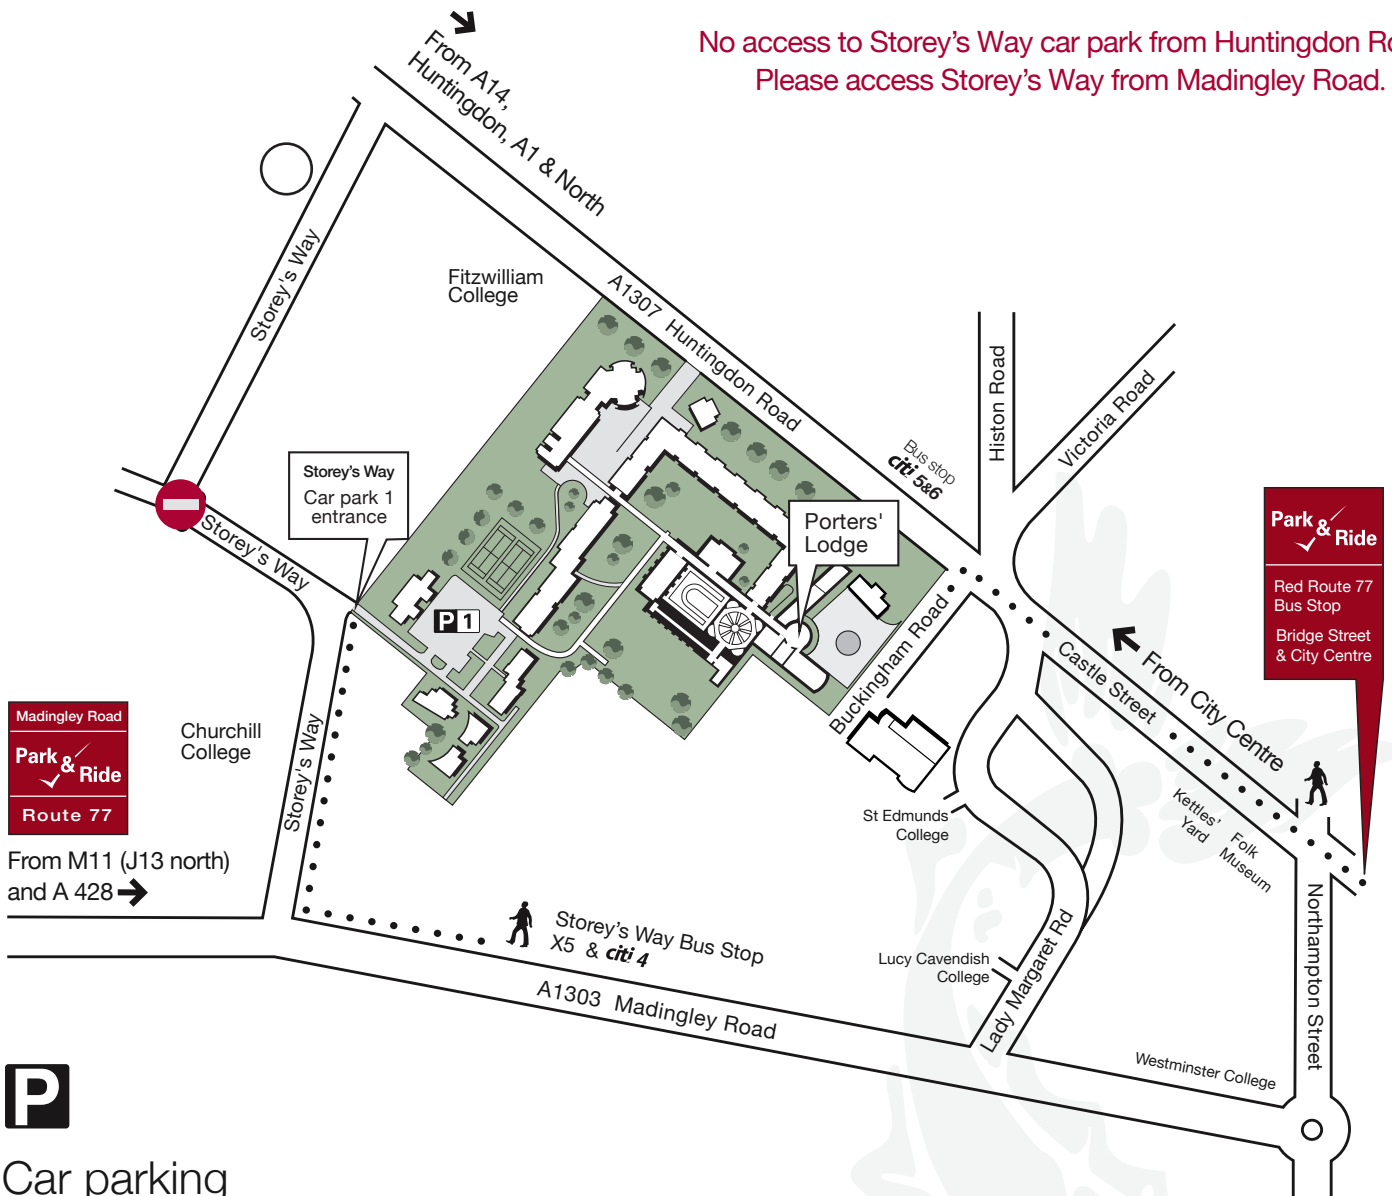

No access to Storey's Way car park from Huntingdon Road.
Please access Storey's Way from Madingley Road.

Car parking

To reach Storey's Way car park using sat-nav, enter the postcode **CB3 0DR/number 61**.

The main car park **P1** is accessed via Storey's Way as shown.

To exit Storey's Way car park if the gates are closed, please draw your car level with the last post on the left to activate the automatic sensor that opens the gate.

If you experience difficulties, please contact the Duty Porter by pressing the buzzer on the right of the gate or call 01223 762100.

Murray Edwards College benefits from excellent road access however, at peak times, Cambridge roads do become busy. If you are coming as part of a group, we would advise you to car share or use the park and ride where possible. Madingley Road Park and Ride stops at the bottom of Castle Hill near the Folk Museum and from there it is a 5-10 minute walk up Castle Hill to the College.